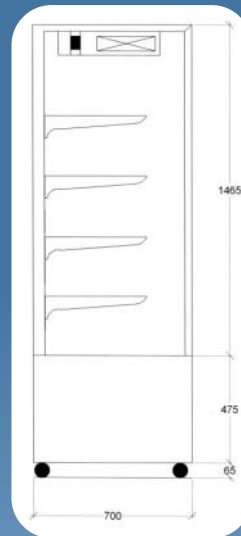

## Features:

- Large display area
- Lighting under each shelf
- Fan forced
- LED Interior lighting
- Stainless steel shelves
- Auto defrost

## Specifications

Dimensions 1200w x 700d x 1900h

Temperature +4°C / +6°C

Voltage 220-240 V / 1ph / 50 Hz